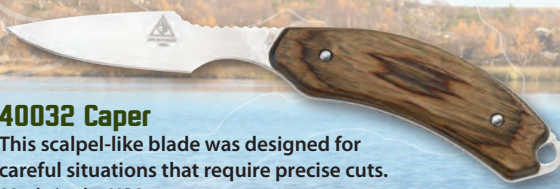

LONE WOLF KNIVES

WHEN YOU GO OUT IN THE WOODS,
THERE ARE TWO THINGS YOU NEED TO
BE ABLE TO DEPEND ON: YOURSELF
AND YOUR KNIFE. THIS IS YOUR KNIFE.

MOUNTAINSIDE™ FIXED BLADES

FOLDING KNIVES

40030 Skinner
A full-sized fixed blade with only the edge you need.
Made in the USA
MSRP: 75.00

40031 Drop Point
The handle on this drop point hunter takes a classic to the next level.
Made in the USA
MSRP: 75.00

40032 Caper
This scalpel-like blade was designed for careful situations that require precise cuts.
Made in the USA
MSRP: 75.00

sheath included

40001 Swale™
Big knife performance and durability yet small enough for every day use.
Made in the USA
MSRP: \$90.00

40003 Trask™
Like the Roosevelt Elk that live in the Coastal Mountains of the Pacific Northwest, the Trask™ is impressive and strong.
Made in the USA
MSRP: \$100.00